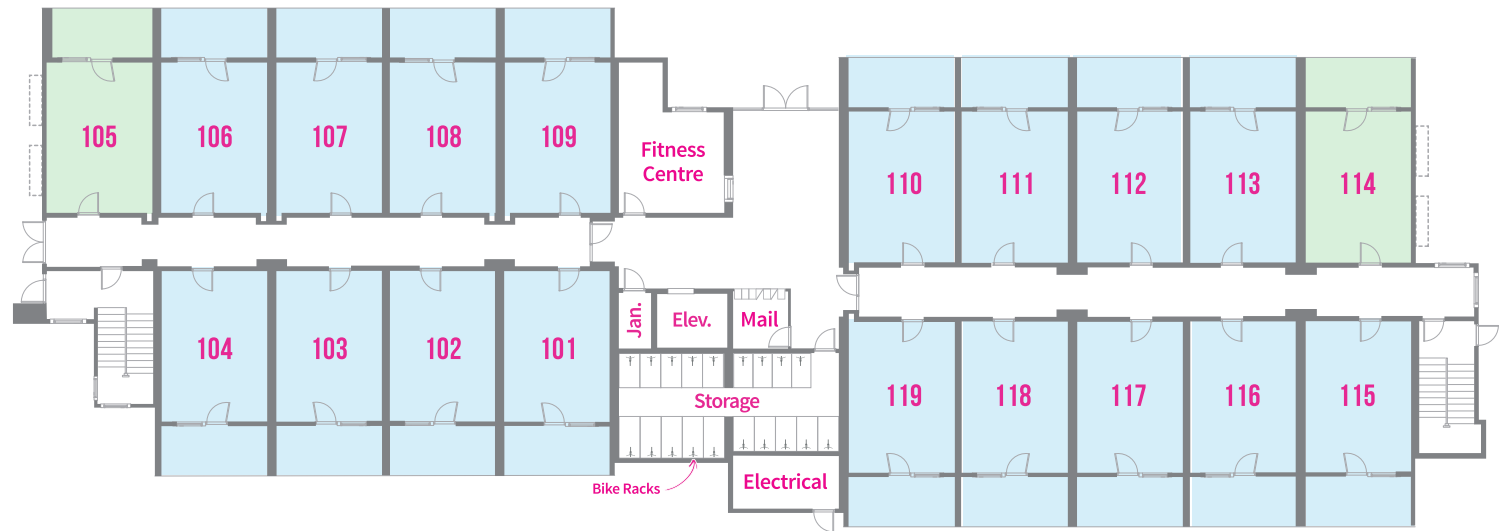

VITA

RESORT RESIDENCES

VERNON

BUILDING MAP

For more information and locations visit OwnVita.com

LEVEL 1

-  SMART SUITES W/ PATIOS
-  SMART SUITES W/ PATIOS + SIDE WINDOWS

VITA
RESORT RESIDENCES

VERNON
BUILDING MAP

For more information and locations visit OwnVita.com

LEVELS 2 - 5

-  SMART SUITES W/ DECKS
-  SMART SUITES W/ DECKS + SIDE WINDOWS
-  SMART SUITES W/O DECKS